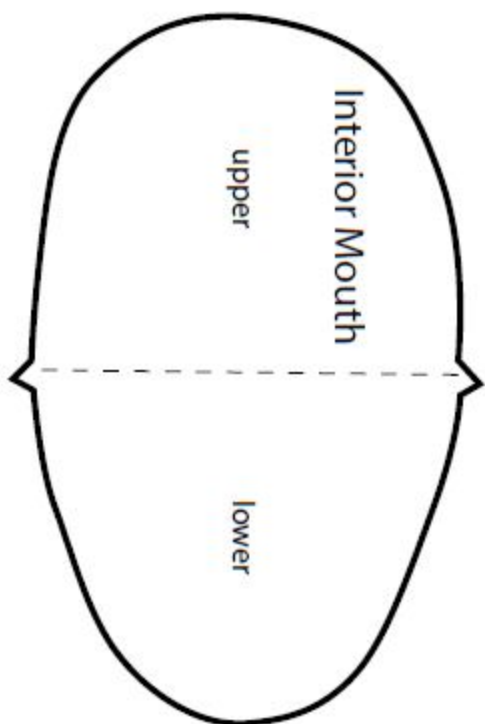

Horse
Large Ear

Horse

Small
ear

Face pattern
extra idea

Horse hair/ mane

Unibrow

(Cut 2)
Nose
Style #1

Nose
style #2
(Cut 2)

Horse head x 2

Sew with the interior mouth

Sew with the interior mouth

+3 cm →